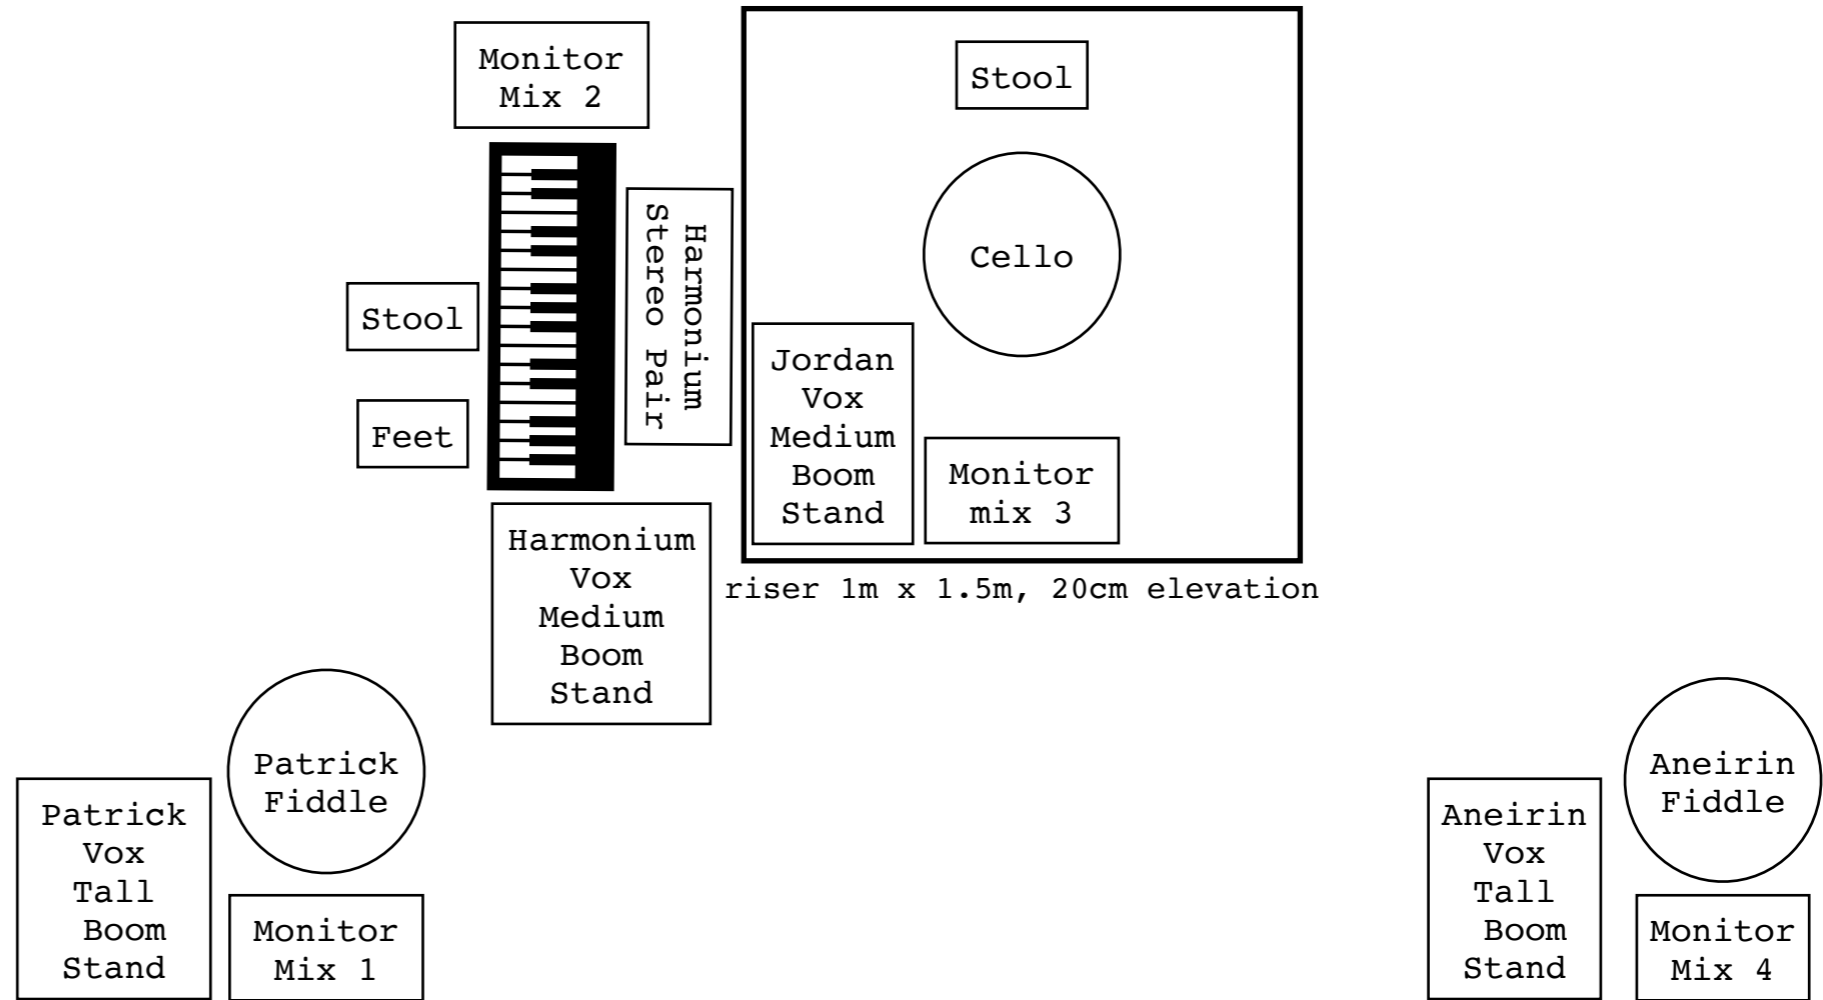

VRi Stage Plot & Channel List

Front of Stage

Front of Stage

Front of Stage

Front of Stage

Front of Stage

Front of Stage

Ch.1	Patrick Fiddle	XLR w/ 48v
Ch.2	Feet	SM57, short stand
Ch.3	Harmonium L	Condenser (KM 184 or similar)
Ch.4	Harmonium R	Condenser (KM184 or similar)
Ch.5	Cello	XLR w/48v
Ch.6	Aneirin Fiddle	XLR w/48v
Ch.7	Patrick Vox	SM58 or similar, tall boom stand
Ch.8	Harmonium Vox	SM58 or similar, medium boom stand

Ch.9	Jordan Vox	SM58 or similar, medium boom
Ch.10	Aneirin Vox	SM58 or similar, tall boom stand

Please provide: cello riser, all mics & stands
2 x chairs/stools (armless) 4 x monitors with separate mixes