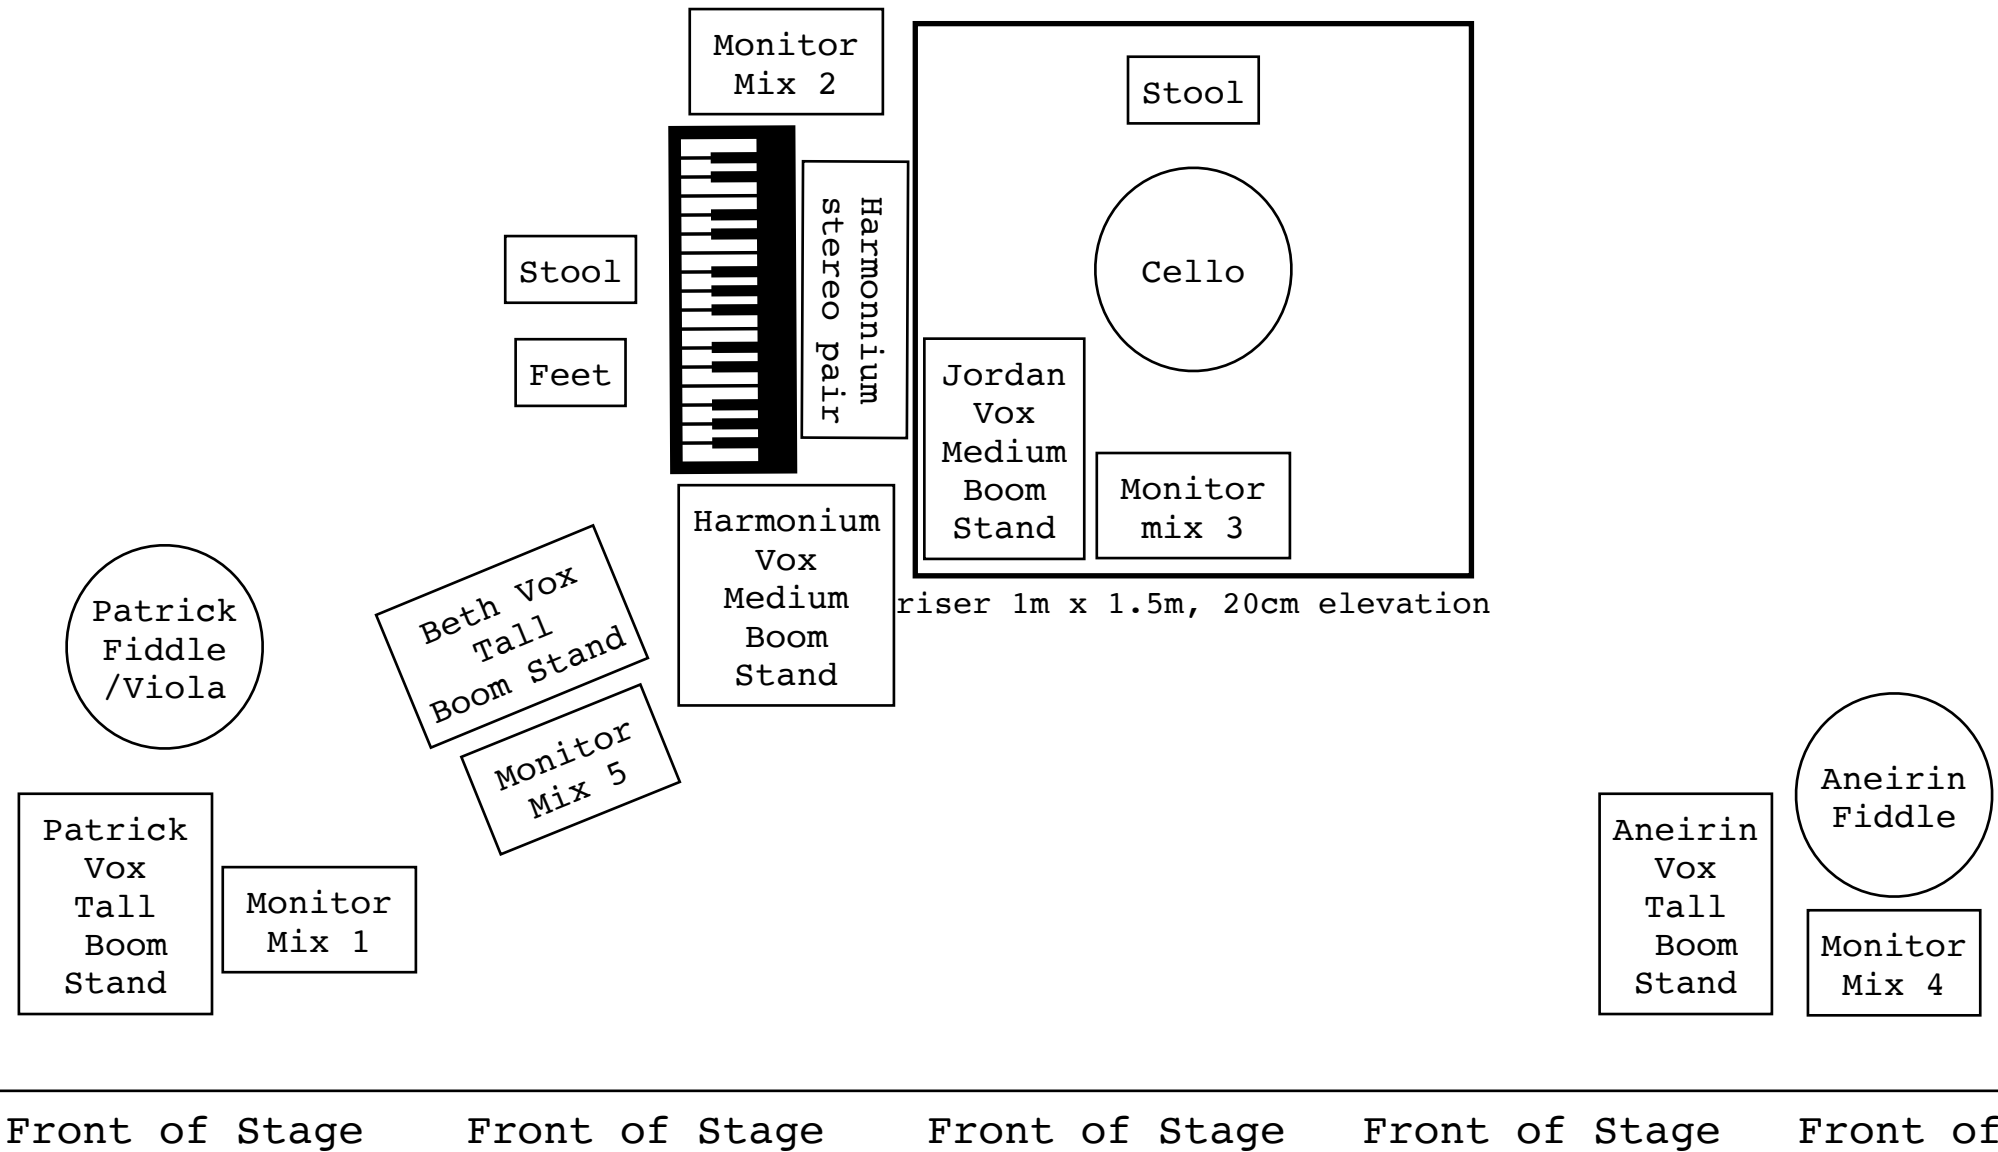

VRi & Beth Celyn

Stage Plot & Channel List

Ch.1	Patrick Fiddle	XLR w/ 48v
Ch.2	Patrick Viola	XLR w/ 48v
Ch.3	Feet	SM57 w/short stand
Ch.4	Harmonium L	Condenser (KM184 or similar)
Ch.5	Harmonium R	Condenser (KM184 or similar)
Ch.6	Cello	XLR w/48v
Ch.7	Aneirin Fiddle	XLR w/48v
Ch.8	Patrick Vox	SM58 or similar, tall boom stand

Ch.9	Harmonium Vox	SM58 or similar, medium boom
Ch.10	Jordan Vox	SM58 or similar, medium boom
Ch. 11	Aneirin Vox	SM58 or similar, tall boom stand
Ch. 12	Beth Vox	SM58 or similar, tall boom stand

Please provide: cello riser, all mics & stands
2 x chairs/stools (armless), 5 x monitors with separate mixes